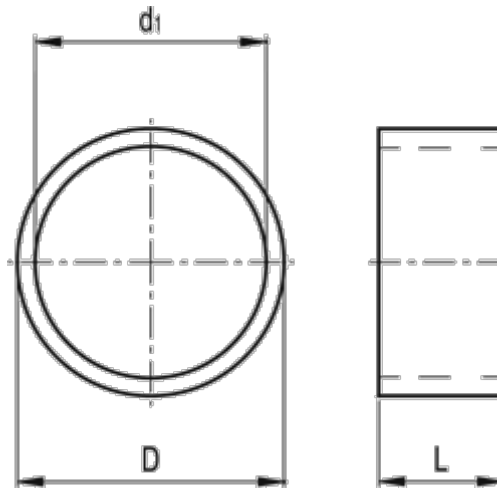

Article number: 200141012021

Description: E+G
Distance bushing GN 609.5-10-12-2

Measures

$D - 0.1 = 12$

$d1 \text{ H}12 = 10$

$L \pm 0.1 = 2$